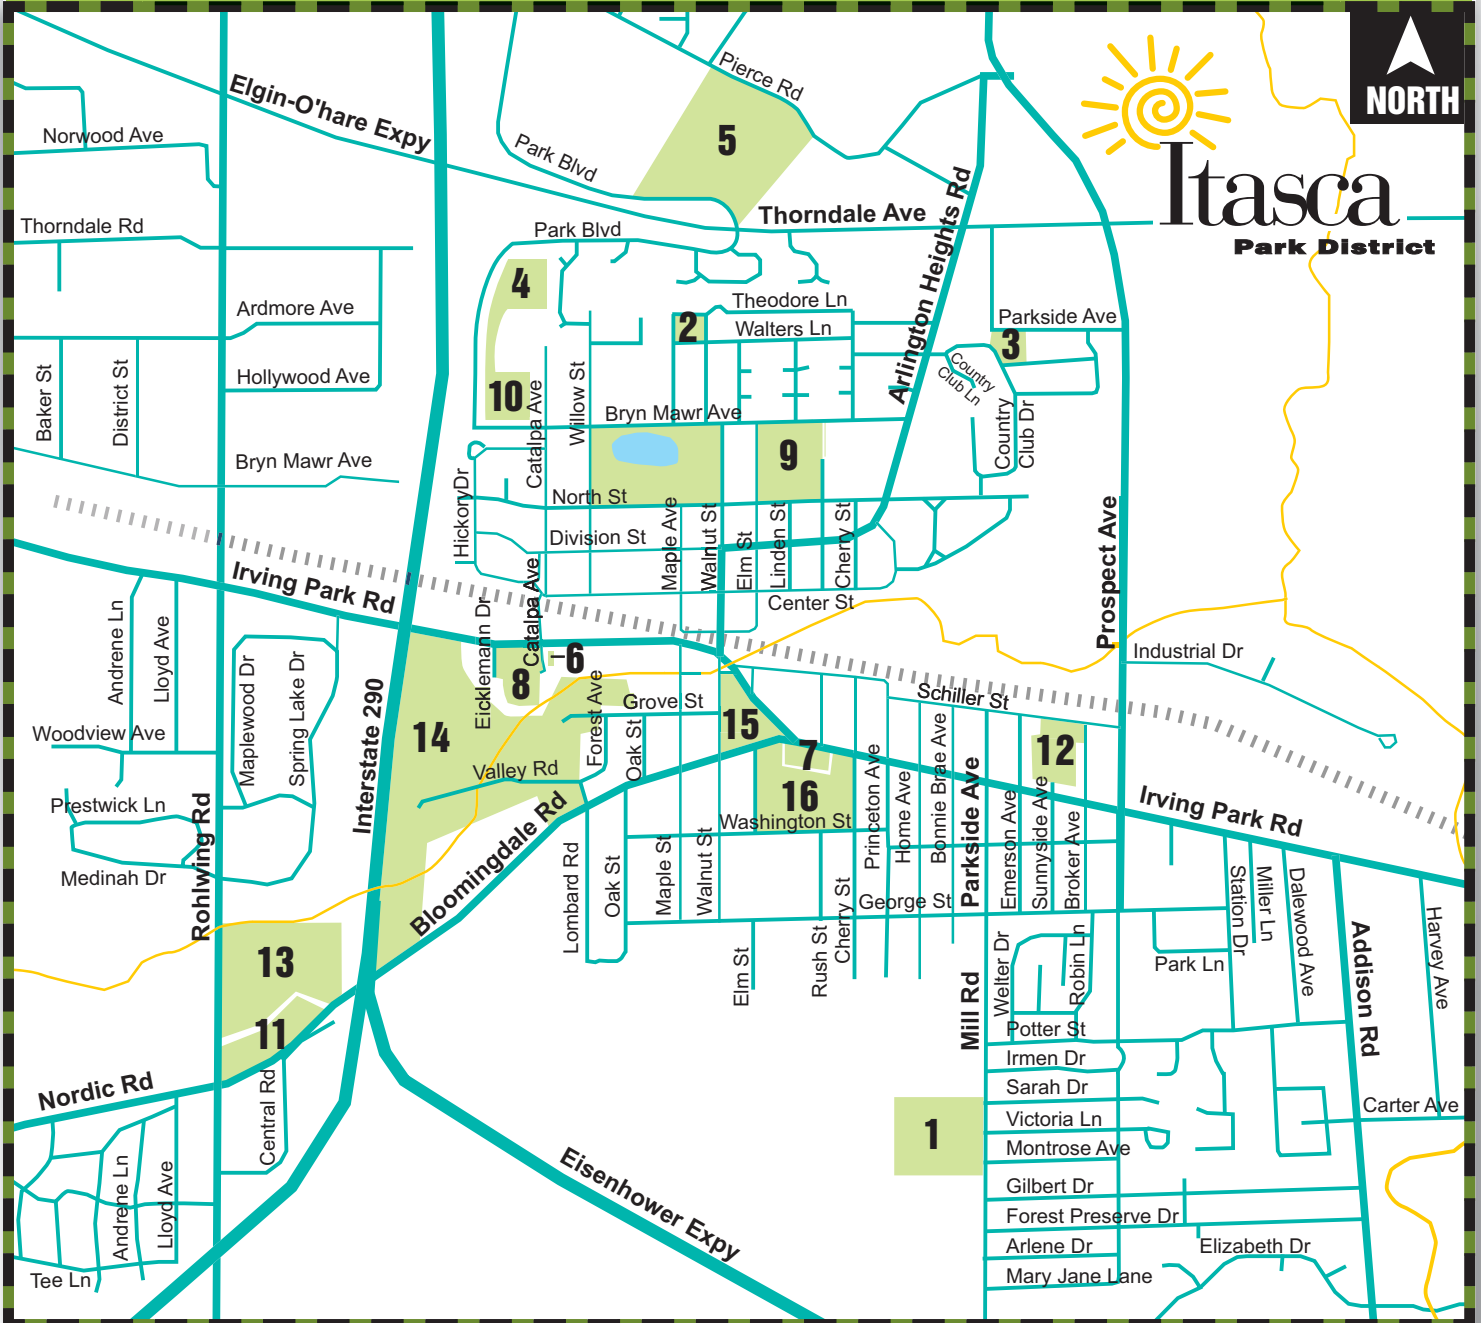

Itasca Map & Park/Facilities Locations

Benson Park	1	Itasca Recreation & Fitness Center	7	Softball Complex	13
Clayson Park	2	Itasca Waterpark	8	Springbrook Nature Center	14
Country Club Park	3	Peacock Park	9	Usher Park	15
Franzen Park	4	Play For All Community Park	10	Washington Park	16
Hamilton Fields	5	Ray Franzen Bird Sanctuary	11		
Historical Depot Museum	6	Schiller Park	12		